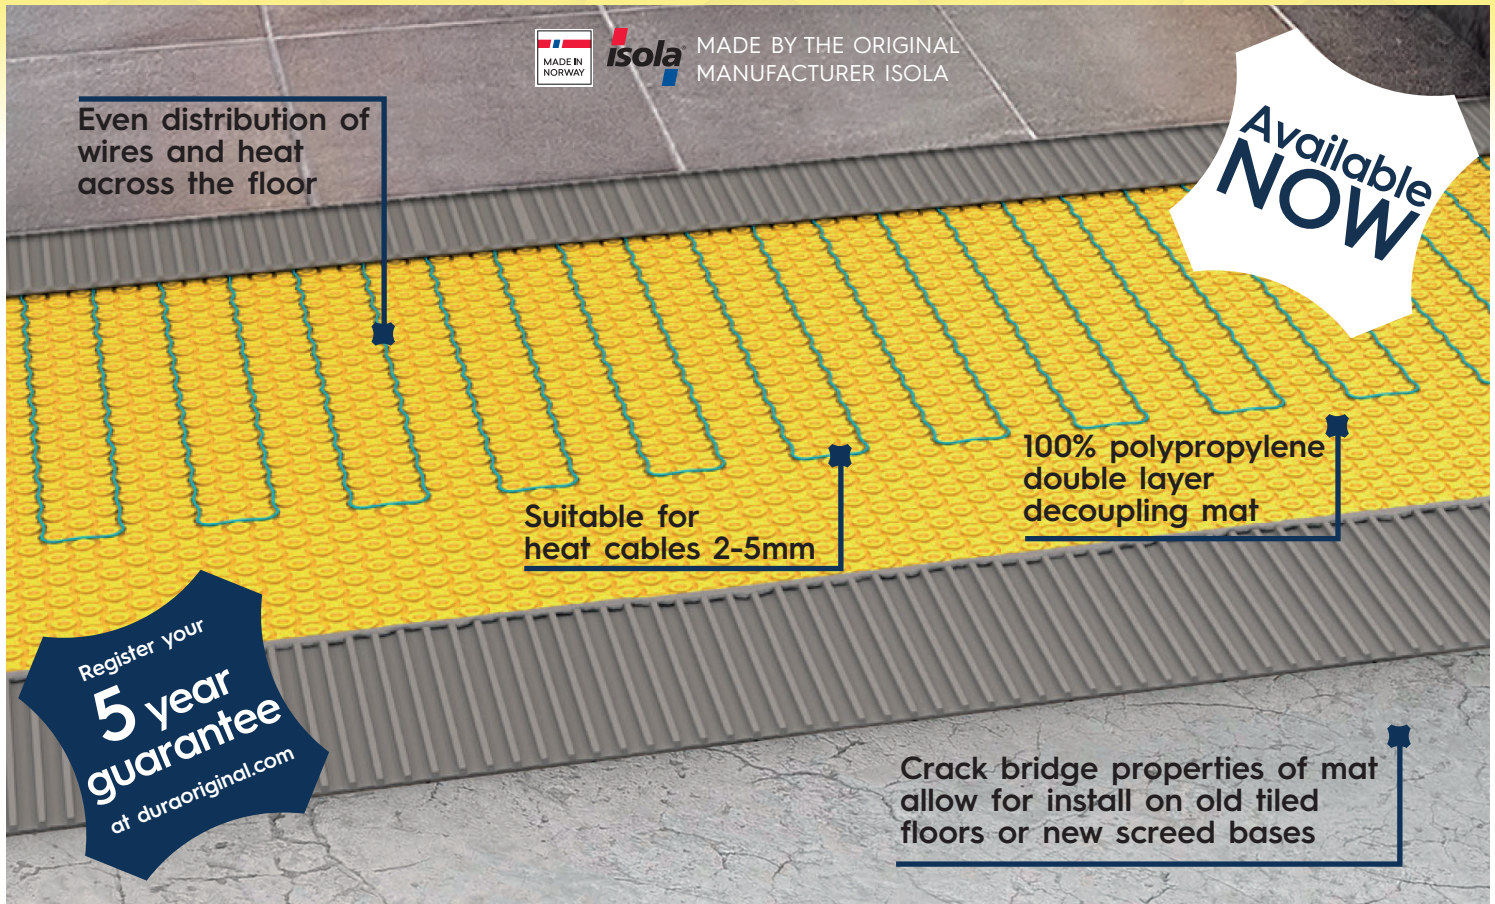

Dura Original™ Heat Mat

Decoupling Mat & Heating Cable Carrier
for electric underfloor heating

For crack-free and beautifully tiled floors

- Crack bridging and decoupling mat with shear force protection for tile flooring and accommodation of heating cables in one product
- Suitable for heating cables 2-5mm

↔ 15m
↑↓ 100cm
▽▲ 5mm
□ 15m² per roll

Don't Compromise
Trust the Original

HOMELUX®

Homelux, The Malters, Wetmore Road,
Burton upon Trent DE14 1LS
Tel: 01283 245 430 Email: sales@qep.com
Web: duraoriginal.com